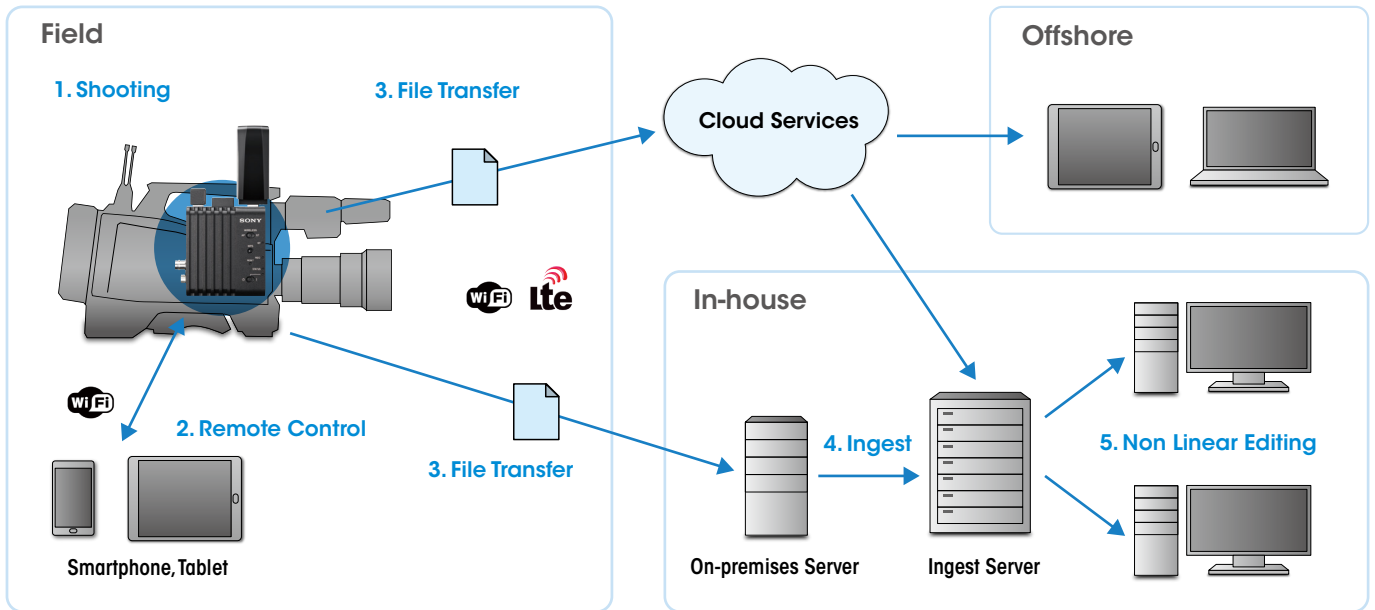

* Requires a third-party contract to transfer files via Wireless LAN/eG/4G/LTE (carrier availability varies in different countries/areas). The file transfer function does not allow simultaneous use of Wi-Fi and 3G/4G/LTE devices. Need a contract to a carrier in order to transfer files via Wireless LAN/3G/4G/LTE. The availability of a Wireless LAN USB Device varies across countries/areas. A Wireless LAN USB Device and a 3G/4G/LTE Modem cannot be used simultaneously for File Transfer function.

Accessories

BP-U60T
Li-Ion Battery Pack with DC power output

IFU-WLM3
USB Wireless LAN Module

XAVC

CBK-WA100 / CBK-WA101 Workflow

1. Shoot in field locations with wireless adapter/camcorder installation

According to the shooting environment, attach a Wi-Fi*4 and/or 3G/4G/LTE*5 dongle to the wireless adapter*6. The adapter creates proxy data and stores this on an SD card for subsequent transmission.

*4 The IFU-WLM3 Wi-Fi USB device is recommended.

*5 Requires a third-party contract to transfer files (carrier availability varies in different countries/areas).

*6 The file transfer function does not allow simultaneous use of Wi-Fi and 3G/4G/LTE devices.

3. Select file and upload

Recorded clips can be previewed on a mobile device. User can select proxy or high-resolution*11 file from the list and upload it to an on-premises server or to a cloud service via a mobile Wi-Fi router or 3G/4G/LTE device.