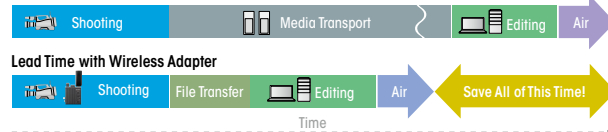

Lead Time without Wireless Data Transfer

Simple Installation

It's easy to install the adapter to Sony's existing camcorders and decks using BNC and DC power cables. For even simpler connection, the CBK-WA101 is designed especially for the PMW-400, requiring no cable connections of BNC and DC power cables at all, just an easy attach/detach mechanism.

When the wireless adapter is connected to camcorders/decks using a USB cable, users enjoy full features such as file transmission of high-resolution files, remote control, a viewfinder display of the wireless adapter operation status, and further convenient features.

The wireless adapter can be used with the following models:

PMW-500/400/300/200/160/150/50 (with HD-SDI connection and USB connection)

PMW-320, PDW-F800/700/680 (with HD-SDI connection)