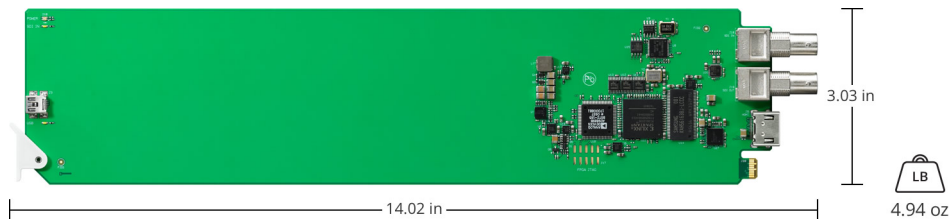

Software

Software Control

Mac OS X™ and Windows™ software upgrade via USB.

Internal Software Upgrade

Via included updater application.

Operating Systems

Mac OS X 10.10 Yosemite, Mac OS X 10.11 El Capitan or later.

Windows 8.1 or Windows 10.

Settings Control

OpenGear DashBoard network control software or USB software.

Physical Specifications

Environmental Specifications

Operating Temperature

0° to 40° C (32° to 104° F)

Storage Temperature

-20° to 45° C (-4° to 113° F)

Relative Humidity

0% to 90% non-condensing

What's Included

OpenGear Converter SDI to HDMI

Warranty

3 Year Limited Manufacturer's Warranty.