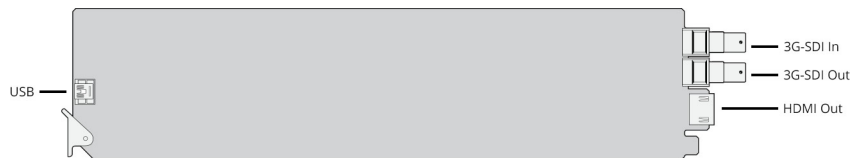

Reclocking

Yes

Standards

SDI Compliance

SMPTE 292M, SMPTE 259M, SMPTE 296M, ITU-R BT.656 and ITU-R BT.601.

SDI Video Rates

SDI video connections are switchable between standard definition and high definition.

SDI Video Sampling

4:2:2

SDI Audio Sampling

Television standard sample rate of 48 kHz and 24-bit.

SDI Color Precision

4:2:2

SDI Color Space

YUV

SDI Auto Switching

Automatically selects between SD, HD and 3 Gb/s SDI.

SDI Format Support

625/25 PAL, 525/29.97 NTSC, 1080PsF23.98, 1080PsF24, 1080PsF25, 1080i50, 1080i59.94, 1080i60, 720p50, 720p59.94 and 720p60.

HDMI Format Support

625/25 PAL, 525/29.97 NTSC, 625/50p PAL, 525/59.94p NTSC, 1080p23.98/24, 1080i50, 1080i59.94/60, 720p50 and 720p59.94/60.

HDMI Color Space

YUV

HDMI Color Precision

4:2:2