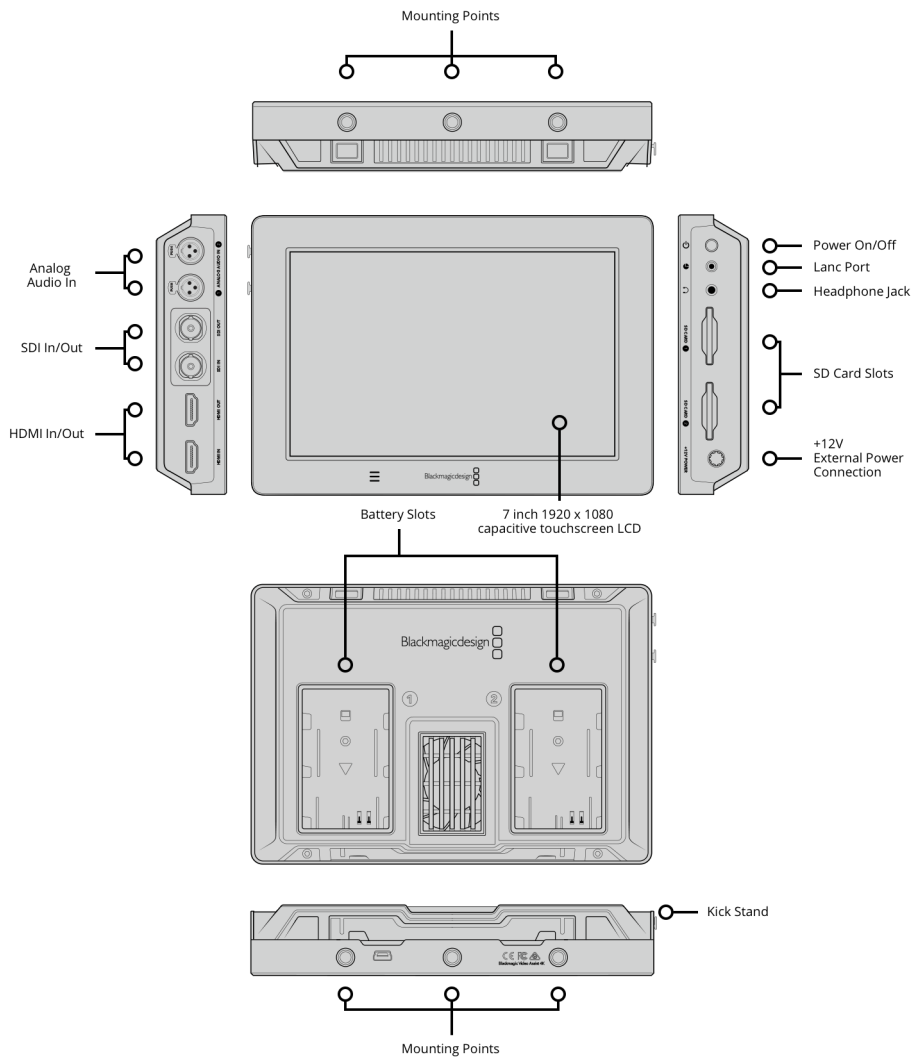

SD Interface

Dual UHS-II SD slots

Storage Type

Removable SDXC UHS-II, SDXC UHS-I and SDHC UHS-I SD cards. Supports DS, HS, SDR12, SDR25, DDR50, SDR50 and SDR104 SD cards.

Recorder Control

Integrated capacitive touchscreen LCD with onscreen controls for settings and navigating menus.

Screen Dimensions

7" 1920 x 1080 capacitive touchscreen LCD.

Recorder Configuration

Via the device's USB port or the device's user interface.

Computer Interface

1 x Mini-B USB 2.0 connector for initial setup, software updates and Video Assist Utility software control.