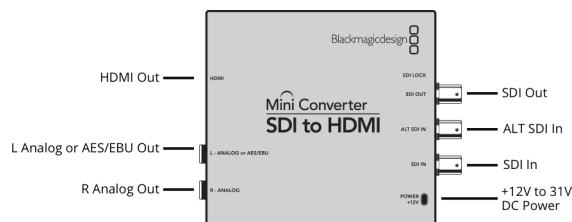

Mini Converter SDI to HDMI

Now it's possible to convert from SDI to HDMI in all SD and HD formats up to 1080p60! Audio is embedded into the HDMI output and output separately as balanced analog or AES/EBU audio. Mini Converter SDI to HDMI is perfect for using HDMI televisions and video projectors as SDI monitors for all SD and HD formats, and when you don't need the extra cost of the Ultra HD model!

SDI Redundant Input

Automatically switches over if main SDI input is lost.

Multi Rate Support

Auto detection of SD, HD or 3G-SDI

Updates and Configuration

USB

Reclocking

Yes

Standards

SD Format Support

525/23.98 NTSC, 525/29.97 NTSC, 625/25 PAL

HD Format Support

720p50, 720p59.94, 720p60, 1080i50, 1080i59.94, 1080i60, 1080PsF23.98, 1080PsF24, 1080PsF25, 1080PsF29.97, 1080PsF30, 1080p23.98, 1080p24, 1080p25, 1080p29.97, 1080p30, 1080p50, 1080p59.94, 1080p60.

SDI Video Rates

SDI video connections are switchable between standard definition, high definition level B 3G-SDI.

SDI Video Sampling

4:2:2 and 4:4:4

SDI Audio Sampling

Television standard sample rate of 48 kHz and 24 bit.