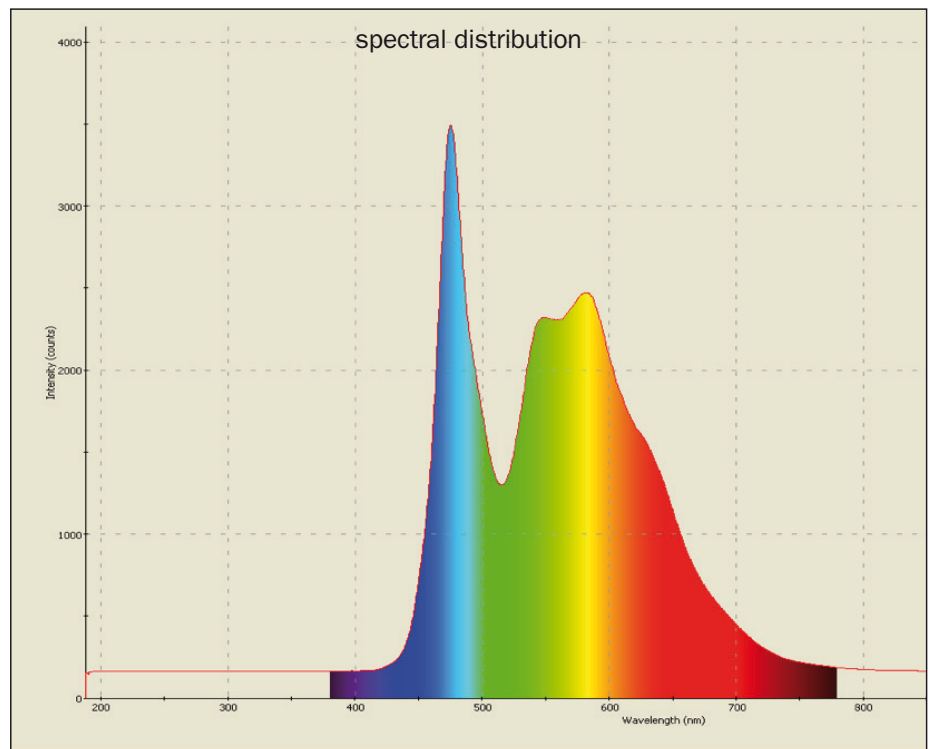

- Powers from any 6V to 18V DC power source.
- Optional battery shoe is compatible with Sony and Panasonic mini-DV batteries.
- NP-F550 7.2V, 2000 mA, 105 minute run time.
- NP-F750 7.2V, 4000 mA, 210 minute run time.
- NP-F950 7.2V, 6000 mA, 330 minute run time.

When dimmed to 50% light output, power consumption drops accordingly resulting in twice the run time. Alternative power from any Anton/Bauer or PAG system, car cigarette lighter output or battery belt.

- Power consumption is only 8W despite its high output.
- Operates from -40°C up to +40°C.
- LED power available indicator.
- Frontend bayonet allows you to add future attachments and light modifiers.