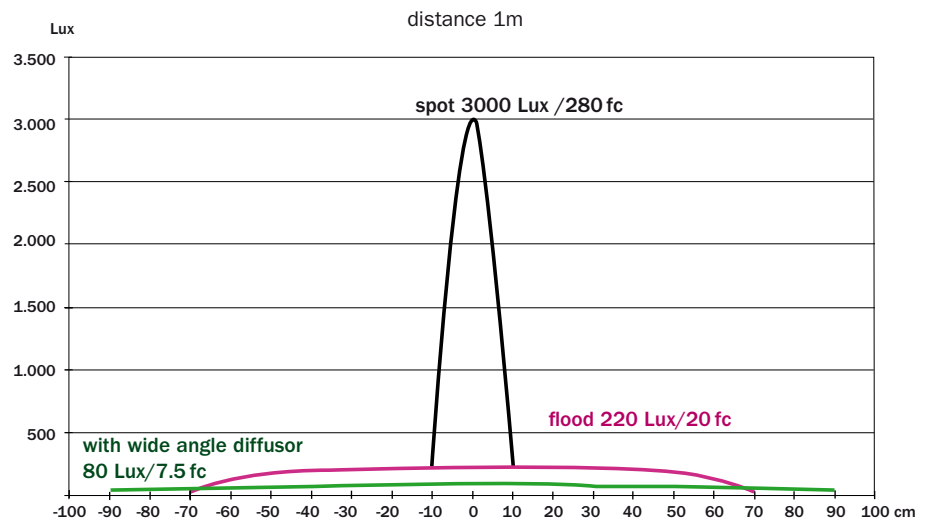

- Powers from any 6V to 18V DC power source.
- Optional battery shoe is compatible with Sony and Panasonic mini-DV batteries.
- NP-F550 7.2V, 2000 mA, 105 minute run time.
- NP-F750 7.2V, 4000 mA, 210 minute run time.
- NP-F950 7.2V, 6000 mA, 330 minute run time.

When dimmed to 50% light output, power consumption drops accordingly resulting in twice the run time. Alternative power from any Anton/Bauer or PAG system, car cigarette lighter output or battery belt.

- Power consumption is only 8W despite its high output.
- Operates from -40°C up to +40°C.
- LED power available indicator.
- Frontend bayonet allows you to add future attachments and light modifiers.