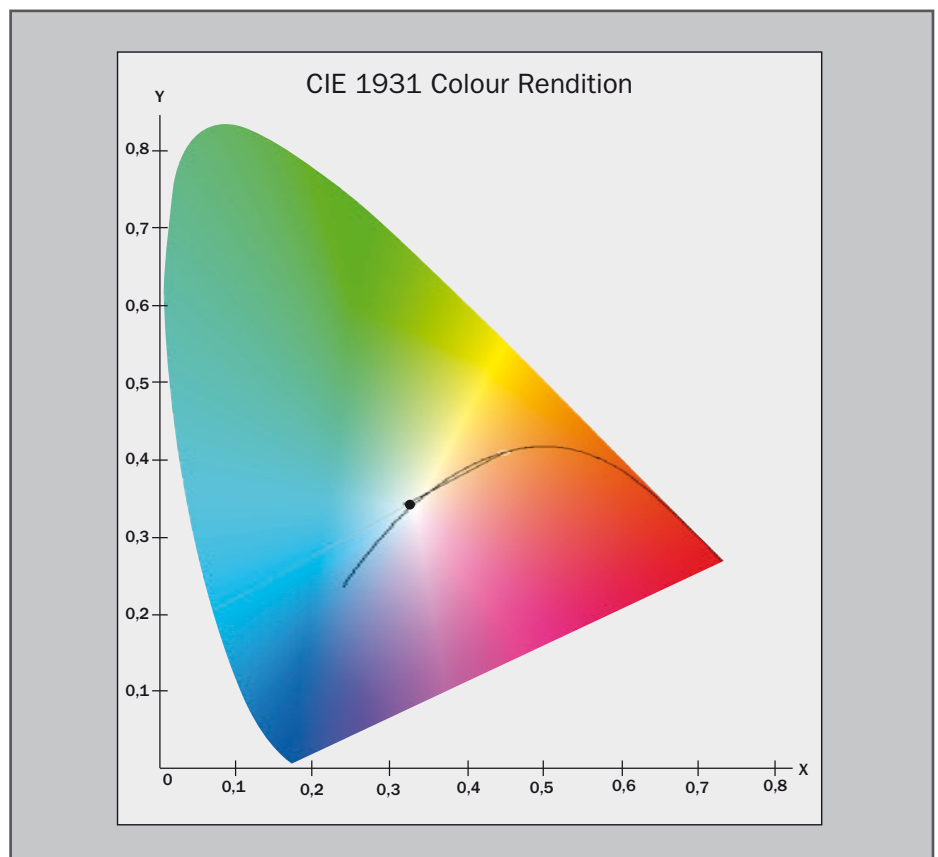

- Adjustable support arm allows it to be positioned above and forward.
- Dims extremely smoothly from full blast all the way down to zero without any color change.