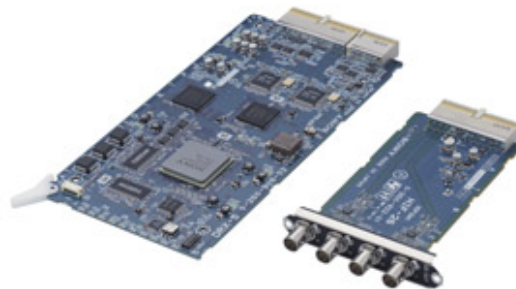

HKCU-1005

SDI Output Expansion Board for HDCU-1000 and
HDCU-1500

The HKCU-1005 option board can be fitted to either
HDCU-1000 or HDCU-1500, and provides 4 additional

HDSDI or SDDSI outputs, configurable in the same
way as the main HDCU outputs.

Compatible Products

Control Systems

HDCU-1000
HD Camera Control Unit

HDCU-3300
HD Super Motion Camera Control Unit

HDCU-1500
HD Camera Control Unit

High Definition Series

HDC-1000R
Multi format HD Studio Camera for Prestige Production

HDC-1550R
Multi format HD Camera with triax interface for Prestige Production

HDC-1400R
Dual format HD Camera with fibre interface for Prestige Production

HDC-3300R
Full HD x3 Super Slow Motion Camera

HDC-1450R
Dual format HD Camera with triax interface for Prestige Production

HDC-1450
HD Portable Camera

HDC-1500R
Multi format HD Camera with fibre interface for Prestige Production