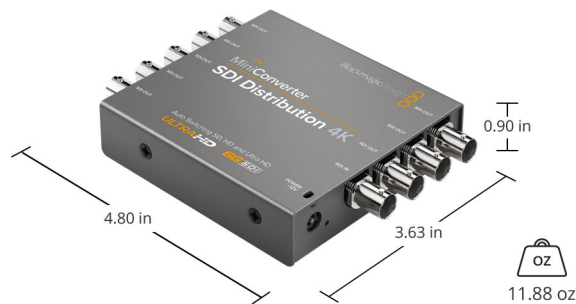

Mini Converter SDI Distribution 4K

When you need to connect to multiple SDI devices, then Mini Converter SDI Distribution 4K is the perfect solution! Connect a single SDI source to 8 re-clocked SDI outputs with automatic switching between all SD-SDI, HD-SDI, 3G-SDI and 6G-SDI video formats, plus all ASI, ancillary and embedded audio formats.

+12V universal power supply included
with international socket adapters for all
countries. Cable tie point.

Power Consumption

4.80 Watts

Operational Voltage Range

12 - 31V DC

Physical Specifications

Environmental Specifications