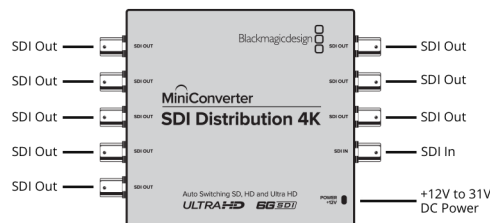

Mini Converter SDI Distribution 4K

When you need to connect to multiple SDI devices, then Mini Converter SDI Distribution 4K is the perfect solution! Connect a single SDI source to 8 re-clocked SDI outputs with automatic switching between all SD-SDI, HD-SDI, 3G-SDI and 6G-SDI video formats, plus all ASI, ancillary and embedded audio formats.

\$295

Connections

SDI Video Input

Switchable between SD, HD and 6G-SDI.

SDI Video Output

8 outputs automatically match the SDI video input.

Multi Rate Support

Auto detection of SD, HD or 6G-SDI.

Reclocking

Yes

Standards

SD Format Support

525/23.98 NTSC, 525/29.97 NTSC, 625/25 PAL.

HD Format Support

720p50, 720p59.94, 720p60, 1080i50, 1080i59.94, 1080i60, 1080p23.98, 1080PsF23.98, 1080p24, 1080PsF24, 1080p25, 1080PsF25, 1080p29.97, 1080PsF29.97, 1080p30, 1080PsF30, 1080p50, 1080p59.94, 1080p60

+12V universal power supply included
with international socket adapters for all
countries. Cable tie point.

Power Consumption

4.80 Watts

Operational Voltage Range

12 - 31V DC

Physical Specifications

Environmental Specifications