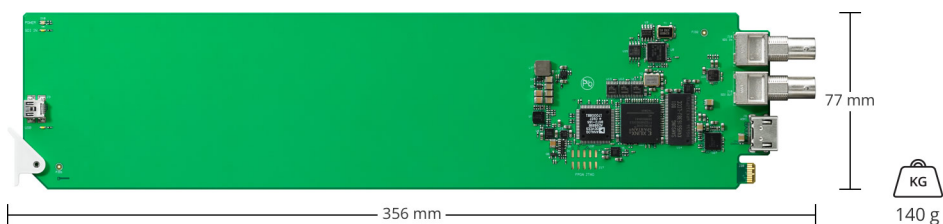

Software

Software Control

Mac OS X™ and Windows™ software upgrade via USB.

Internal Software Upgrade

Via included updater application.

Betriebssysteme

Mac OS X 10.10 Yosemite, Mac OS X 10.11 El Capitan oder höher.

Windows 8.1 oder Windows 10.

Settings Control

OpenGear DashBoard network control software or USB software.

Physische Spezifikationen

Umgebungsbedingungen

Operating Temperature

0° to 40° C (32° to 104° F)

Storage Temperature

-20° to 45° C (-4° to 113° F)

Relative Humidity

0% to 90% non-condensing

Was ist im Lieferumfang enthalten

OpenGear Converter SDI to HDMI

Garantie

3 Year Limited Manufacturer's Warranty.