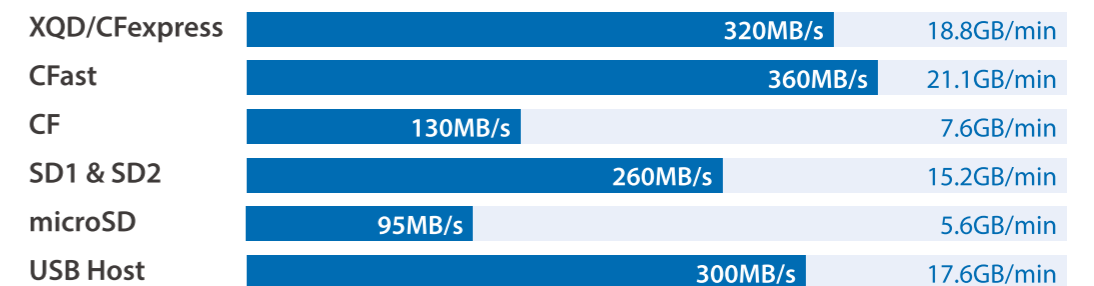

* USB Type-C cable included.

Supported Memory Cards

NPS-10-CF

NPS-10-CFast

NPS-10-XQD

Copy Speed

Using SSD *

Specification

Model Name	Nexto Photo Storage		
Model Number	NPS-10		
LCD	2.4" Color TFT LCD : 320*240, 64K color		
Memory Support	NPS-10-CF : CF (Type 1), SD (UHS-II) x 2, microSD x 1 NPS-10-CFast : CFast (2.0), SD (UHS-II) x 2, microSD x 1 NPS-10-XQD : XQD & CFexpress, SD (UHS-II) x 2, microSD x 1		
Storage	2.5" SATA drive with 7.2mm and less height		
File System	Memory card: FAT32, exFAT, UDF, HFS+		
Video Preview	DV, DVCPRO HD	MPEG2 4:4:4 / 4:2:2 / 4:2:0	XF-AVC 2K/4K, AVCHD, H.264, AVC-Intra XAVC 2K/4K, AVC Ultra 2K/4K DNxHD 2K PRORES 2K/4K
Image Codec	JPEG, TIFF RAW format : ARW, CR2, CR3, DNG, NEF, ORF, PEF, RAF, RWL, RW2, SRW		
Internal Battery	Rechargeable Li-Poly battery, 3.7V 4000mAh - 3 hours of charging = 2 hours of operating time (X-Copy mode)		
Computer I/F	USB 3.1 Gen 2 : 10 Gbit/sec		
OS Compatibility	Windows XP / VISTA / 7 / 8 / 10 (Windows XP (SP 2, 3) requires exFAT patch update.) MAC OS 10.6.5 or later, Linux 2.4.18 or later		
Power	Rechargeable via USB Type-C cable - USB battery pack : Recommended use of 2A or higher output current - Can be charged by PC connection		
Dimension	129.5 x 77 x 25.3 (mm) / 5 x 3 x 0.99 (inches)		
Weight	200g/0.44lb (w/o Internal Drive)		
Contents	NPS-10 main unit / USB Type-C cable / Rubber jacket / User Guide		

Nexto Video Storage NVS-2801-Plus

- M-Copy**
Simultaneously Create Multiple Copies
- 430g**
Light
- 6~25v**
Power Range
- 2.4 inch**
LCD Display

Copy 128GB in 5 mins! (X-Copy)

Designed for SSDs, the NVS2801-Plus offers the world's fastest copying speed of 430MB/s.