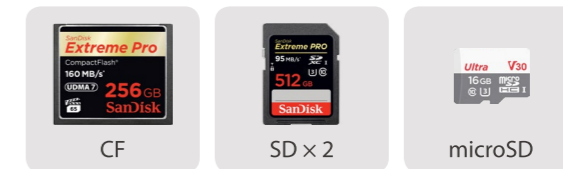

Supported Memory Cards

NPS-10-CF