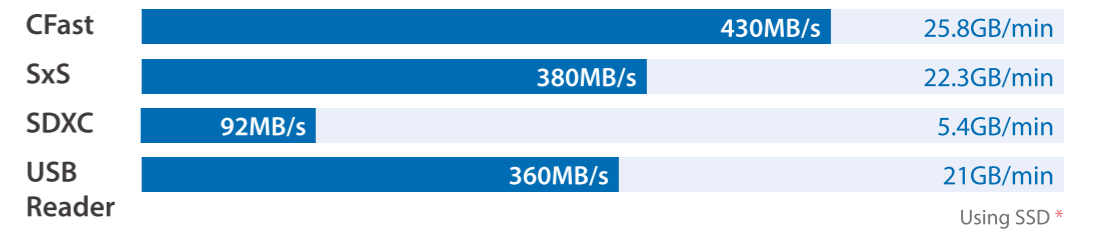

Simultaneously Backup up to TWO drives with a single operation (M-Copy)

Create two copies with 1 internal drive and 1 external USB3.0 (or RAID) drive.

Supported Memory Cards

Copy Speed

Specification

Model Name	Nexto Video Storage Doc+		
Model Number	NVS2801-Plus		
LCD	2.4" Color TFT LCD : 320*240, 64K color		
Memory Support	Built in Slot : SxS (Pro/Pro+/-1) , CFast(1.1&2.0) , SD(SDHC/SDXC with UHS support)		
Storage	2.5"SATA drive with 9.5mm and less height		
File System	Memory card: FAT32, exFAT, UDF, HFS+		
Video Preview	DV, DVCPRO HD	MPEG2 4:4:4 / 4:2:2 / 4:2:0	XF-AVC 2K/4K
	AVCHD, H.264, AVC-Intra	XAVC 2K/4K, AVC Ultra 2K/4K	DNxHD 2K
	PRORES 2K/4K		
Image Codec	JPEG		
	RAW format : .cr2, .nef, .dng, .rwl, .orf, .rw2, .pef, .arw, .srw		
Internal Battery	Rechargeable Li-Poly battery, 3.7V 4000mAH Operating time after full charge: 120min Rechargeable via AC adapter(5hrs), USB Cable (12hrs)		
Computer I/F	USB 3.0: 5Gbit/sec		
OS Compatibility	Windows XP / VISTA / 7 / 8 / 10 (Windows XP requires exFAT patch update.) MAC OS 10.6.5 or later, Linux 2.4.18 or later		
Power	Recommended: DC12V/2A Operational range: DC6~25V Operated by USB bus power during the computer connection		
Dimension	154 x 91 x 33 (mm) / 6 x 3.6 x 1.3 (inch)		
Weight	430g/0.95lb (with hard drive)		
Contents	NVS2801 main unit / AC power adapter / USB3.0 Cable Rubber bumpers / Manual / D-tap Cable		

Nexto Storage Bridge

NSB-25

Modular
Various Memory Card
Compatibilities

5inch
Touch Display

6~25v
Power Range

up to 3hrs
Battery Life

Interchangeable memory card module

With 9 types of memory module, NSB-25 is perfect for any of cameras you will use.