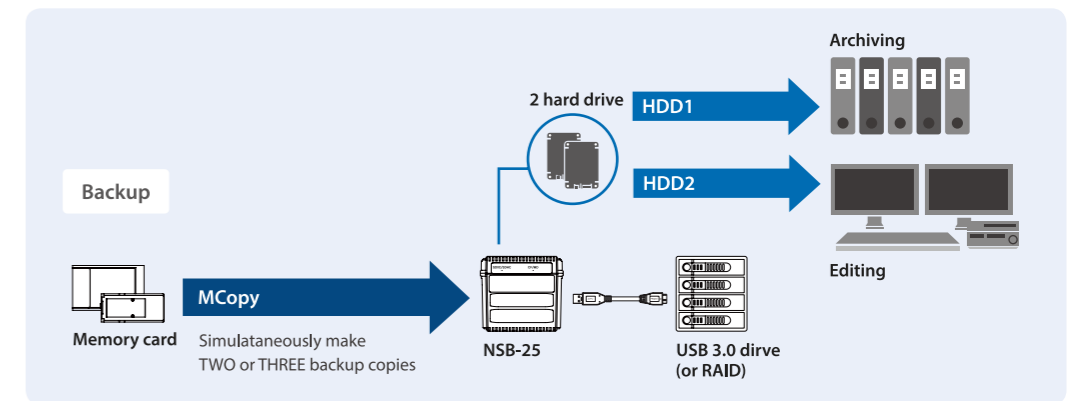

Sample Workflow for NSB-25

Copy Speed

Specification

Model Name	Nexto Storage Bridge	
Model Number	NSB-25	
LCD	5" Color TFT LCD, 800*480, 24bit color	
Memory Support	Exchangeable memory module slot 1ea See Bridge memory module	
Storage	Two removable hard drive slots for bridge pellet(sold separately). Formatted using exFAT One USB3.0 Host port for any USB3.0 drive (must be formatted using exFAT)	
Video output	Built in LCD or HDMI (v1.4)	
Audio output	Built in Speaker & Audio Jack	
Video Preview	XAVC/XF-AVC/AVC-Ultra/AVC-Intra MPEG2/ProRes/DNxHD/H.264/AVCHD/DV	
Image Codec	JPEG RAW format : .cr2, .nef, .dng, .rwl, .orf, .rw2, .pef, .arw, .srw	
Battery	Rechargeable Li-Poly battery, 3.7V 13200mAH Operating time after full charge: 180min	
AC Power Adapter	Input: 100~240V Output: 12V 2A DC	
Computer I/F	USB 3.0 Device (5G bps)	
OS Compatibility	Windows XP / VISTA / 7 / 8 / 10 (Windows XP requires exFAT patch update.) MAC OS 10.6.5 or later, Linux 2.4.18 or later	
Dimension	176x103x96(mm) / 7x4x3.8(inch)	
Weight	1.5kg / 3.3lb (with no HDD & Memory module installed)	
Contents	NSB-25 main unit / AC power adapter / USB3.0 Cable / Rubber bumpers / Car charger cable Quick Guide / Hand Strap	

Model Name	Bridge Pellet	Bridge Type	Bridge Memory Module
Model Number	NSB-BP1	Type 1	SxS / XQD & CFexpress / express P2
Internal Drive	2.5 inches, 9.5mm height SATA(1/2/3) hard drive or Solid State Drive	Type 2	RED / CFast / AJA QUAD 2.5" SSD (or hard drive)
Computer I/F	USB3.0 device (5Gbps)	Type 3	P2
Connection	SATA 2 (3Gps)	Type 4	AXSM
File system format	exFAT	Type 5	RED MINI-MAG
Power	USB Bus powered		
Size / Weight	123x78.5x17(mm) / 80g