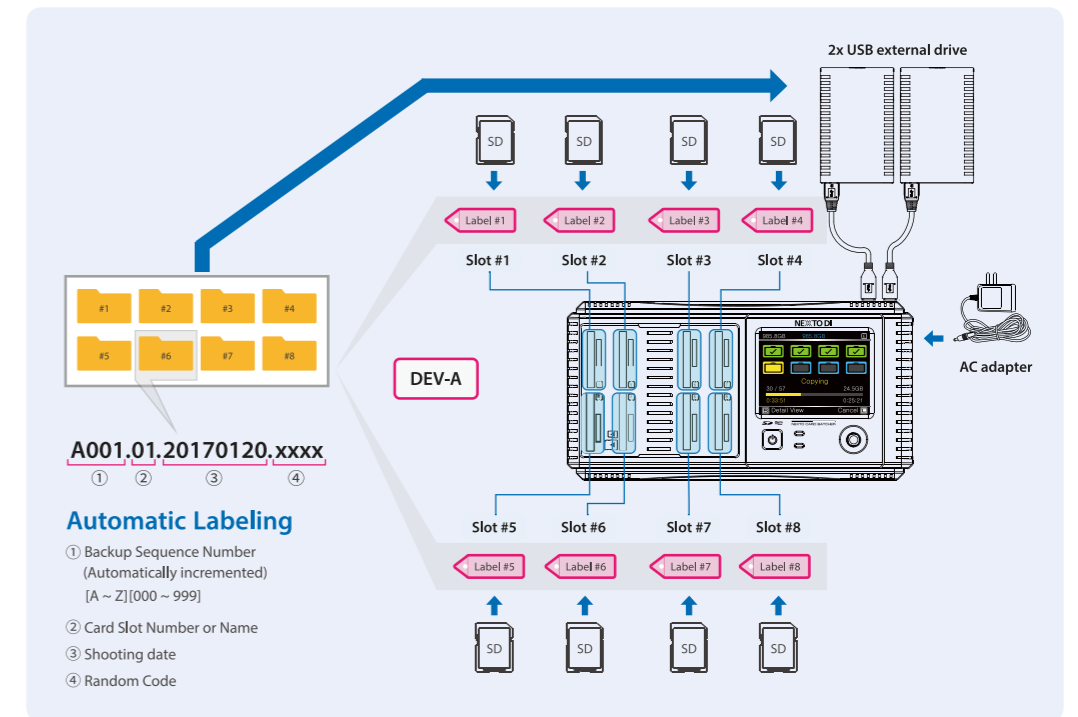

Supported Memory Cards

Associate Backup with Camera

Assign camera man to the specific slot. Set the name of the camera man to the slot at the setup. The association between the camera and the backup folder is achieved through auto-labeling.