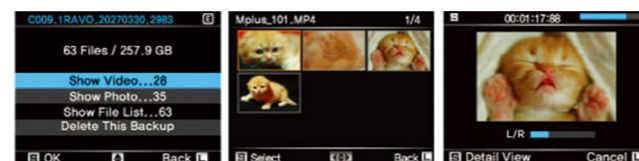

Preview Package

2.4-inch LCD allow you to monitor backed up FULL HD/4K video immediately.

* Thumbview Package

Limited version of Preview Package. Select five cuts from each video and display them as thumbnails.