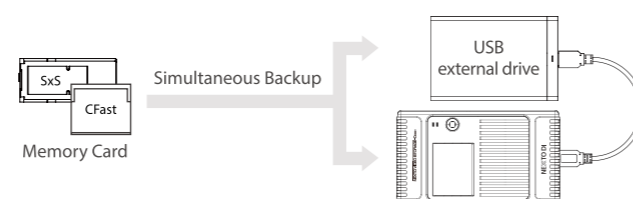

Preview 2K/4K with Audio

2.4-inch LCD and audio jack allow you to monitor backed up FULL HD/4K video immediately

Backup from various memory cards

Built- in SxS, CFast, SDXC/SDHC/SD Slot
Supports XQD & CFexpress / P2 through optional adapter
Supported Memory Card File System: FAT32, exFAT, UDF, HFS+
Supports file size larger than 4GB
Supports USB card reader for other memory cards

Simultaneously Backup up to TWO drives with a single operation (M-Copy)

Create two copies with 1 internal drive and 1 external USB3.0 (or RAID) drive.

Supported Memory Cards

Copy Speed

Specification

Model Name	Nexto Video Storage Doc+		
Model Number	NVS2801-Plus		
LCD	2.4" Color TFT LCD : 320*240, 64K color		
Memory Support	Built in Slot : SxS (Pro/Pro+/-1) , CFast(1.1&2.0) , SD(SDHC/SDXC with UHS support)		
Storage	2.5"SATA drive with 9.5mm and less height		
File System	Memory card: FAT32, exFAT, UDF, HFS+		
Video Preview	DV, DVCPRO HD	MPEG2 4:4:4 / 4:2:2 / 4:2:0	XF-AVC 2K/4K
	AVCHD, H.264, AVC-Intra	XAVC 2K/4K, AVC Ultra 2K/4K	DNxHD 2K
	PRORES 2K/4K		
Image Codec	JPEG		
	RAW format : .cr2, .nef, .dng, .rwl, .orf, .rw2, .pef, .arw, .srw		
Internal Battery	Rechargeable Li-Poly battery, 3.7V 4000mAH Operating time after full charge: 120min Rechargeable via AC adapter(5hrs), USB Cable (12hrs)		
Computer I/F	USB 3.0: 5Gbit/sec		
OS Compatibility	Windows XP / VISTA / 7 / 8 / 10 (Windows XP requires exFAT patch update.) MAC OS 10.6.5 or later, Linux 2.4.18 or later		
Power	Recommended: DC12V/2A Operational range: DC6~25V Operated by USB bus power during the computer connection		
Dimension	154 x 91 x 33 (mm) / 6 x 3.6 x 1.3 (inch)		
Weight	430g/0.95lb (with hard drive)		
Contents	NVS2801 main unit / AC power adapter / USB3.0 Cable Rubber bumpers / Manual / D-tap Cable		