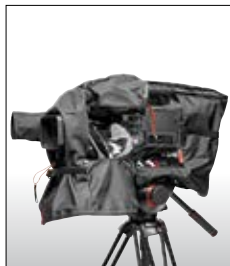

RC-10 PL VIDEO RAINCOVER
MB PL-RC-10