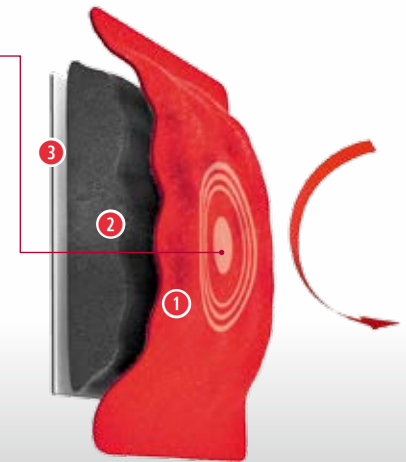

MAXIMUM PROTECTION

At the core of each Pro Light bag is the innovative Manfrotto CPS (Camera Protection System). This unique system has been specifically engineered to provide maximum protection for the most vulnerable equipment in the centre of the bag. Strict laboratory tests ensure the innovative 3D shock absorbing foam dividers provide the highest level of protection and resistance where it really counts.

1. 1 Brushed fabric for softer cushioning.
2. 2 3D shock absorbing foam.
3. 3 Structural reinforcement board.

Camera
Protection
System

**REINFORCED 3D
PROTECTIVE STRUCTURE**