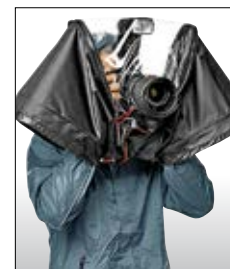

CAMERA RAINCOVERS

E-690 PL ELEMENTS COVER
MB PL-E-690

E-702 PL ELEMENTS COVER
MB PL-E-702

E-704 PL EXTENSIONS SLEEVE KIT
MB PL-E-704

E-705 PL ELEMENTS COVER
MB PL-E-705

CAMERA STRAP

CAMERA STRAP PL
MB PL-C-STRAP