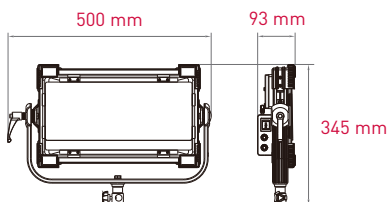

Multi-Color RGBWW Soft LED Panel Light

MC 100/120/200

Multi-Color

Flicker Free

TLCI up to 98

Bright

Dimensions

Rayzr MC 100

Rayzr MC 120

Rayzr MC 200

Model	Rayzr MC 100	Rayzr MC 120	Rayzr MC 200
Item No.	16030602	16030702	16030802
EAN Code	4250972502149	4250972502156	4250972502163
Net Weight	3.5 kg (7 lbs)	3.7 kg (8 lbs)	4.6 kg (10 lbs)

Specifications

Model	Rayzr MC 100	Rayzr MC 120	Rayzr MC 200
LED SOURCE			
RGBWW			
TLCI	96-98 - CCT mode		
Color Rendering Index CRI	up to 95 - CCT mode		
Beam Angle	120°		
Color Temperature	2400-9900K Variable		
Power Variation	0-100% Variable		
POWER			
Power Consumption Max.	98 W	118 W	190 W
Input Voltage Range	12-24V DC		
Input Current Range	8.2 A Maximum 7.7 A Nominal	9.8 A Maximum 9.2 A Nominal	15.8 A Maximum 14.8 A Nominal
AC Power Supply	DC 15V 8A		DC 18V 10A
V-mount Battery	12-24V x 1		
DC power plug	XLR-4		
GENERAL			
DMX	XLR 3-pin IN and OUT		
Thermal Design	Silent Passive Cooling		
Protection Class	IP 20		
Certifications	CE, FCC, RoHS, REACH		