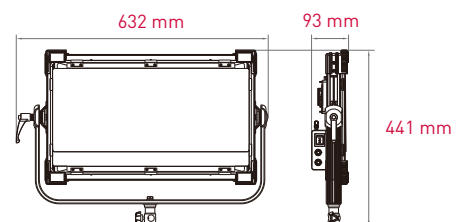

Multi-Color RGBWW Soft LED Panel Light

MC 100/120/200

Multi-Color

Flicker Free

TLCI up to 98

Bright

Dimensions

Rayzr MC 100

Rayzr MC 120

Rayzr MC 200

Model	Rayzr MC 100	Rayzr MC 120	Rayzr MC 200
Item No.	16030602	16030702	16030802
EAN Code	4250972502149	4250972502156	4250972502163
Net Weight	3.5 kg (7 lbs)	3.7 kg (8 lbs)	4.6 kg (10 lbs)

Specifications

Model	Rayzr MC 100	Rayzr MC 120	Rayzr MC 200
LED SOURCE			
RGBWW			
TLCI	96-98 - CCT mode		
Color Rendering Index CRI	up to 95 - CCT mode		
Beam Angle	120°		
Color Temperature	2400-9900K Variable		
Power Variation	0-100% Variable		
POWER			
Power Consumption Max.	98 W	118 W	190 W
Input Voltage Range	12-24V DC		
Input Current Range	8.2 A Maximum 7.7 A Nominal	9.8 A Maximum 9.2 A Nominal	15.8 A Maximum 14.8 A Nominal
AC Power Supply	DC 15V 8A		DC 18V 10A
V-mount Battery	12-24V x 1		
DC power plug	XLR-4		
GENERAL			
DMX	XLR 3-pin IN and OUT		
Thermal Design	Silent Passive Cooling		
Protection Class	IP 20		
Certifications	CE, FCC, RoHS, REACH		