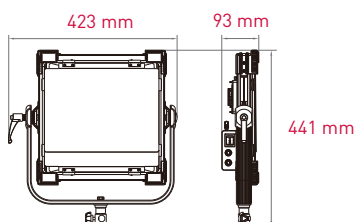

Multi-Color RGBWW Soft LED Panel Light

MC 100/120/200

Multi-Color

Flicker Free

TLCI up to 98

Bright

Dimensions

Rayzr MC 100

Rayzr MC 120

Rayzr MC 200

Model	Rayzr MC 100	Rayzr MC 120	Rayzr MC 200
Item No.	16030602	16030702	16030802
EAN Code	4250972502149	4250972502156	4250972502163
Net Weight	3.5 kg (7 lbs)	3.7 kg (8 lbs)	4.6 kg (10 lbs)

Specifications

Model	Rayzr MC 100	Rayzr MC 120	Rayzr MC 200
LED SOURCE			
RGBWW			
TLCI	96-98 - CCT mode		
Color Rendering Index CRI	up to 95 - CCT mode		
Beam Angle	120°		
Color Temperature	2400-9900K Variable		
Power Variation	0-100% Variable		
POWER			
Power Consumption Max.	98 W	118 W	190 W
Input Voltage Range	12-24V DC		
Input Current Range	8.2 A Maximum 7.7 A Nominal	9.8 A Maximum 9.2 A Nominal	15.8 A Maximum 14.8 A Nominal
AC Power Supply	DC 15V 8A		DC 18V 10A
V-mount Battery	12-24V x 1		
DC power plug	XLR-4		
GENERAL			
DMX	XLR 3-pin IN and OUT		
Thermal Design	Silent Passive Cooling		
Protection Class	IP 20		
Certifications	CE, FCC, RoHS, REACH		