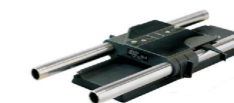

## AMIRA Camera Support

**Wedge Plate Adapter WPA-1, K2.75000.0**

**Bridge Plate Adapter BPA-3, K2.75006.0 (compatible with BP-8)**

**Quick Release Plate QRP-1, K2.0000399**

**Bridge Plate BP-8 K2.47090.0**