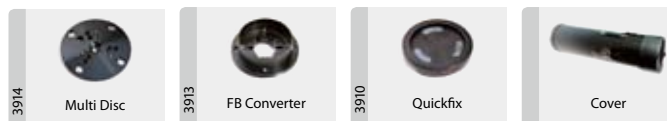

ACCESSORIES
▶ Pages 64–71