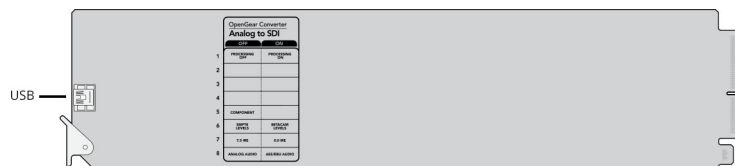

Reclocking

Yes

Standards

SDI Compliance

SMPTE 292M, SMPTE 259M, SMPTE 296M, ITU-R BT.656 and ITU-R BT.601.

SDI Video Rates

SDI video connections are switchable between standard definition and high definition.