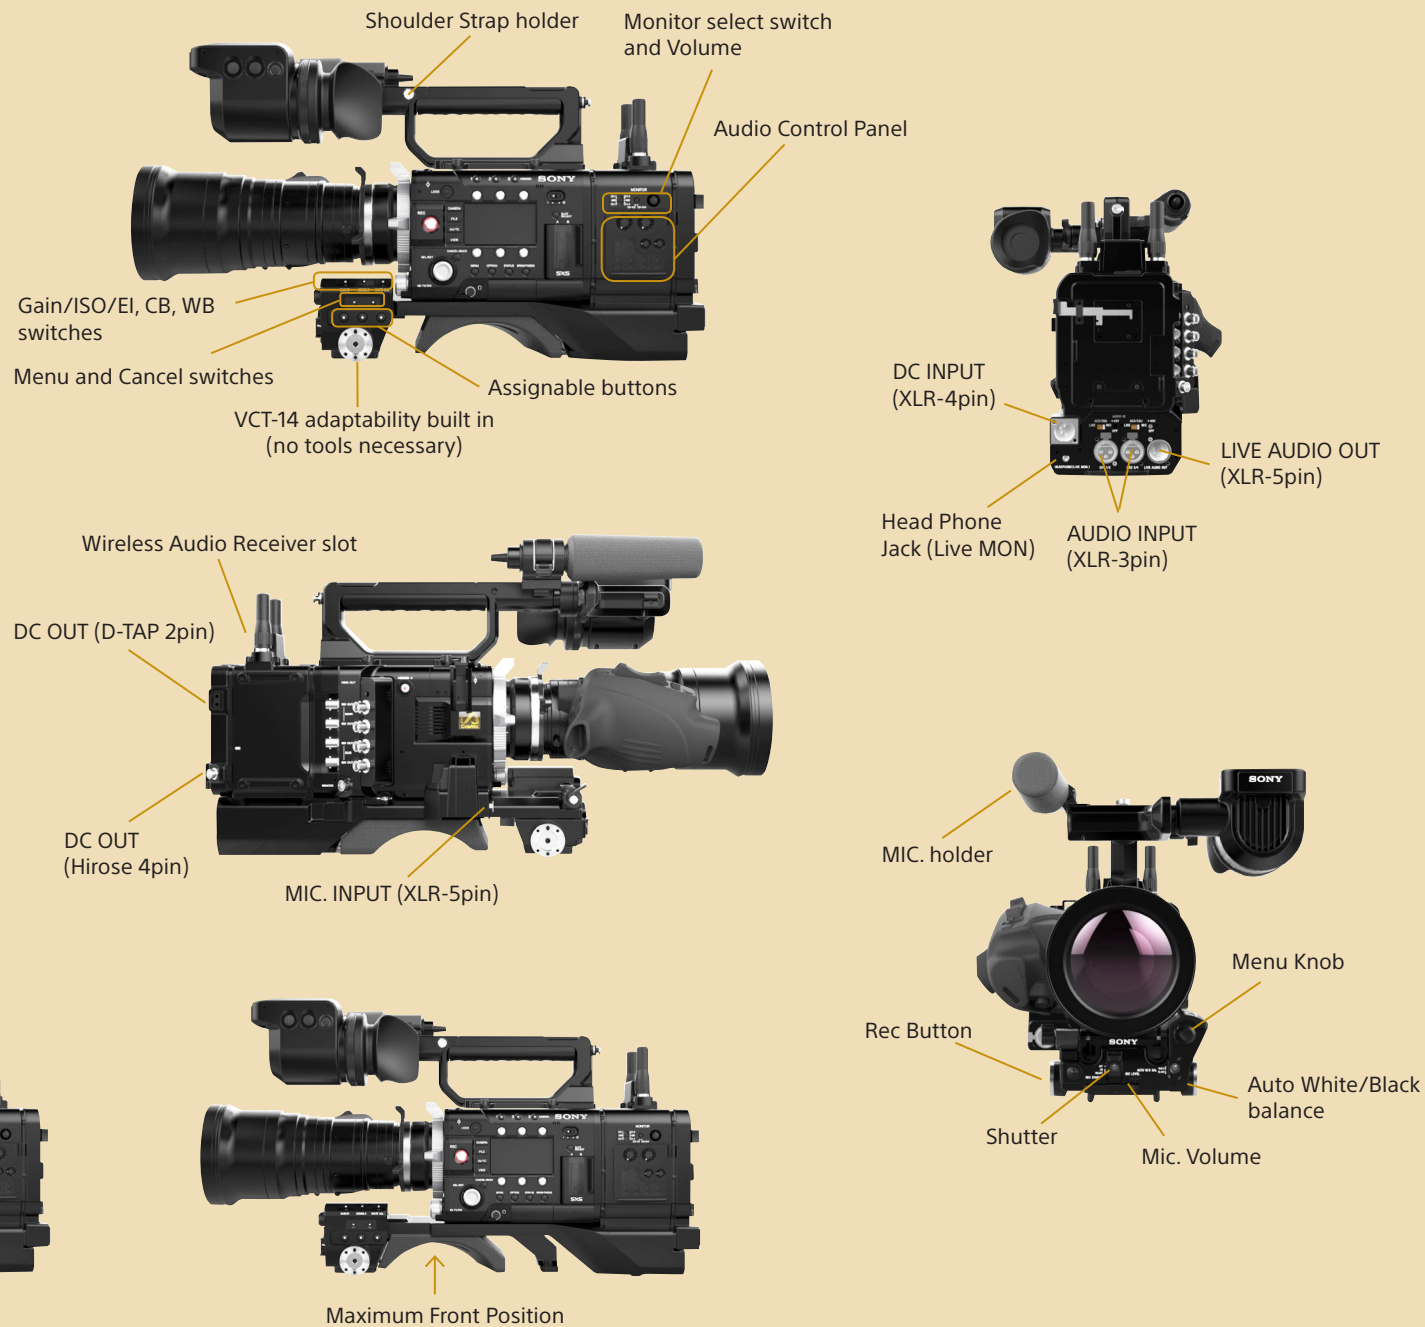

Transform your F55/F5 for news and documentaries.

CBK-55BK Shoulder Mount Dock for F55 and F5. No cables, and no tools necessary. Just slide the camera body into the dock and away you go.

Now with Sony's CBK-55BK Shoulder Mount Dock, your F55 or F5 quickly transforms into a run and gun ENG and Documentary camera whenever you need it, and returns to a traditional Super 35mm camera when that's what the job requires.

In combination with Sony B4 lens adaptors and Center Scan mode, the F55 and F5 deliver the same lens compatibility, along with the same angles of view, ergonomics, and operating comfort as Sony's iconic ENG camcorders.

Just slide the camera into the dock and suddenly White Balance, Gain and Shutter controls are right where muscle memory tells you they should be. Inputs and outputs, including balanced XLR audio, headphone monitoring and wireless audio receiver are exactly where you need them. The padded shoulder arch even adjusts fore and aft to balance perfectly with a large range of lenses, and with the VCT-14 adaptability built in, locks effortlessly onto the equipped tripod.

With the CBK-55BK, your Sony F55 and F5 can fulfill an even wider range of shooting assignments.

CBK-55BK Shoulder Mount Dock

- Easy access to camera functions on Front Block
- Adjustable Shoulder pad and Front Block for appropriate weight balance
- Easy Docking and Undocking with F55/F5 – no tools necessary
- Same Audio Control Panel as Sony ENG camera
- Supports Wireless slot-in audio receiver
- Inputs and Outputs on the rear panel
- Supports RAW Recording with AXS-R5
- Brushed handle for repositioning the viewfinder mount for shoulder use and provides a mic holder/cable connector