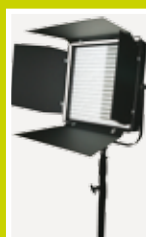

Barndoor-L