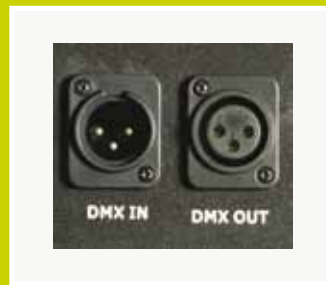

DMX-Control