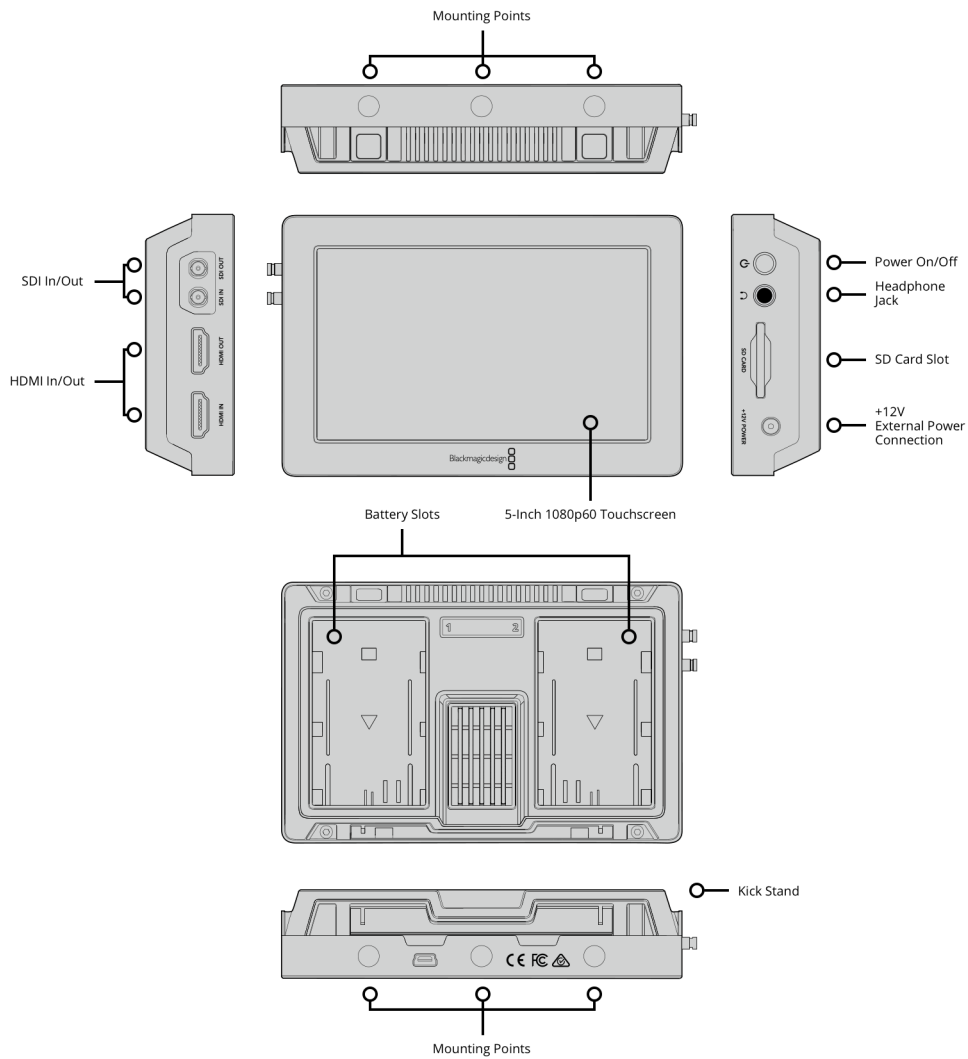

Codecs

Supports: Apple ProRes 422 HQ, ProRes 422, ProRes LT, ProRes Proxy, Avid DNxHD.