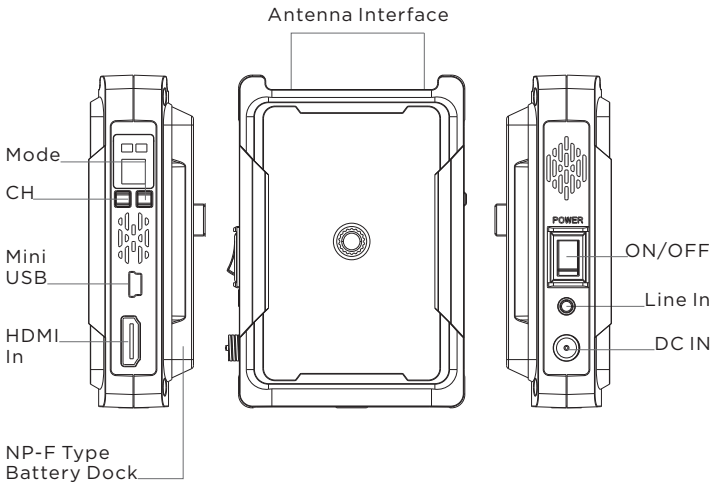

Interface Information

Ordering information	Ordering NO.	Description	Unit/Set
	7072	TX	1
	3072	RX	1

Transmitter