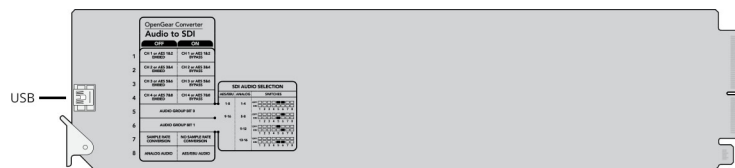

Reclocking

Yes