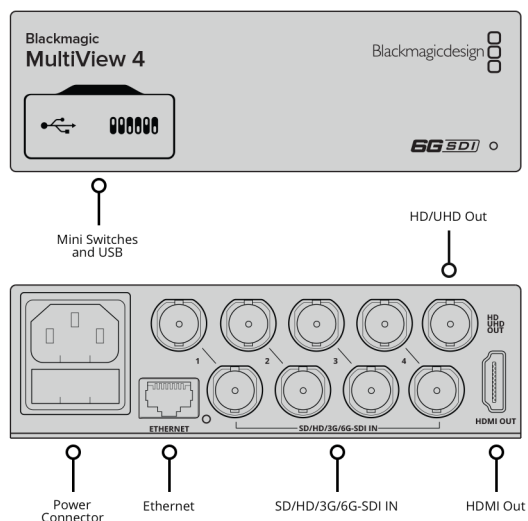

Standards

SD Format Support

525i29.97 NTSC, 625i25 PAL

HD Format Support

720p50, 720p59.94, 720p60
1080p23.98, 1080p24, 1080p25,
1080p29.97, 1080p30,
1080p50, 1080p59.94, 1080p60
1080PsF23.98, 1080PsF24, 1080PsF25,
1080PsF29.97, 1080PsF30
1080i50, 1080i59.94, 1080i60

2K Format Support

2K DCI 23.98p, 2K DCI 24p, 2K DCI 25p
2K 23.98 PsF, 2K 24 PsF, 2K 25 PsF.

Ultra HD Format Support

2160p23.98, 2160p24, 2160p25,
2160p29.97, 2160p30

4K Format Support

2160p24

SDI Compliance

SMPTE 259M, SMPTE 292M,
SMPTE 296M, SMPTE 310M,
SMPTE 425M, ITU-R BT.656 and
ITU-R BT.601.

SDI Video Rates

SDI video inputs are switchable between standard definition, high definition and 4K. SDI switches between 270 Mb/s standard definition SDI, 1.5 Gb/s HD-SDI, 3G-SDI and 6G-SDI.

SDI Video Sampling

4:2:2 and 4:4:4.

SDI Audio Sampling

Television standard sample rate of 48kHz and 24-bit.

SDI Color Precision

10-bit 4:2:2 and 4:4:4.

SDI Color Space

YUV or RGB for inputs, YUV for outputs.

SDI Auto Switching

Automatically selects between SD-SDI, HD-SDI, and 6G-SDI on each input so that each input can be running a different television standard.

SDI Metadata Support

Video payload identification ancillary data as per SMPTE 352M.

Display

Optional Teranex Mini Smart Panel with 1.5" LCD for menu settings.