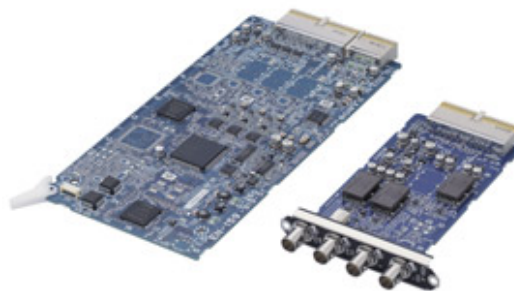

HKCU-1001

SD Analogue Interface Board for HDCU-1000 and
HDCU-1500

The HKCU-1001 can be installed in either HDCU-1000
or HDCU-1500, and provides two Standard Definition

(downconverted) analogue composite outputs, plus
SD analogue picture and waveform monitor outputs

Compatible Products

Control Systems

HDCU-1000
HD Camera Control Unit

HDCU-3300
HD Super Motion Camera Control Unit

HDCU-1500
HD Camera Control Unit

High Definition Series

HDC-1000R
Multi format HD Studio Camera for Prestige Production

HDC-1550R
Multi format HD Camera with triax interface for Prestige Production

HDC-1400R
Dual format HD Camera with fibre interface for Prestige Production

HDC-3300R
Full HD x3 Super Slow Motion Camera

HDC-1450R
Dual format HD Camera with triax interface for Prestige Production

HDC-1450
HD Portable Camera

HDC-1500R
Multi format HD Camera with fibre interface for Prestige Production