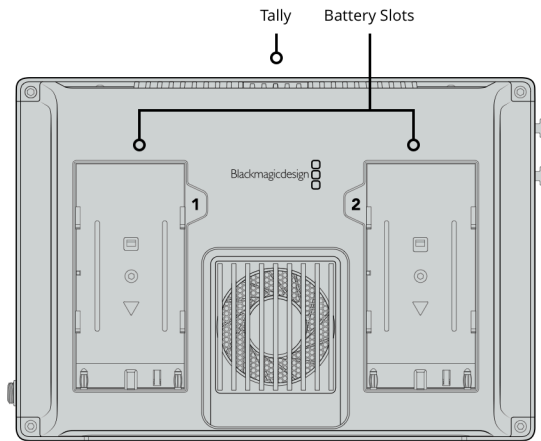

7 Inch 1920 x 1200 High Brightness Touchscreen