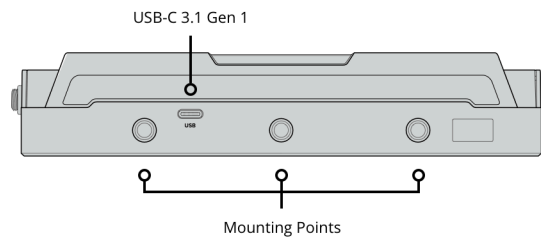

7 Inch 1920 x 1200 High Brightness Touchscreen