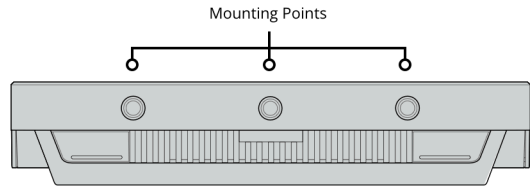

7 Inch 1920 x 1200 High Brightness Touchscreen