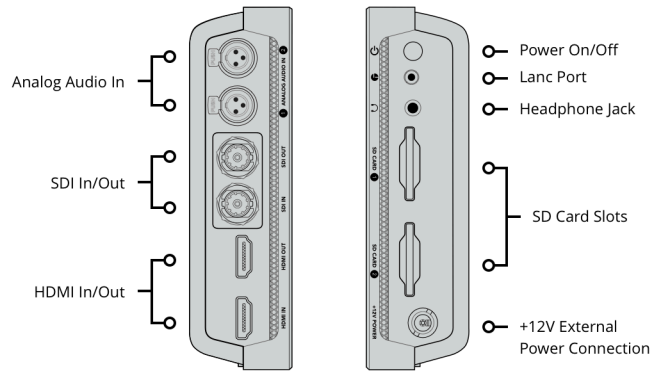

Remote Control

1 x 2.5mm LANC for Record Start and Stop.

SD Interface

Dual UHS-II SD slots

Storage Type

Removable SDXC UHS-II, SDXC UHS-I and SDHC UHS-I SD cards. Supports DS, HS, SDR12, SDR25, DDR50, SDR50 and SDR104 SD cards.

Computer Interface

1 x USB Type-C 3.1 Gen 1 for external drive recording, initial setup, software updates and Video Assist Utility software control.

7 Inch 1920 x 1200 High Brightness Touchscreen

SDI Video Standards