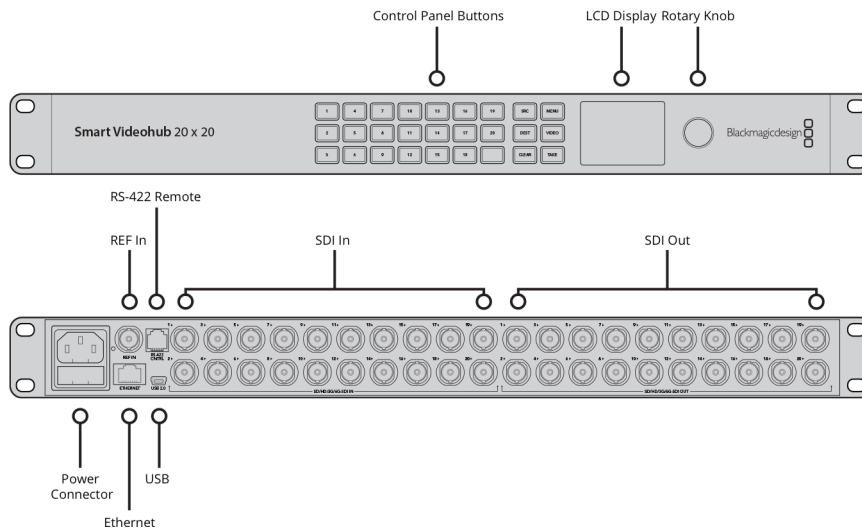

#### Router Control

21 buttons for local control of Videohub. 6 buttons and scroll wheel for control of LCD display or RJ45 Ethernet.

#### Router Configuration

Via front panel LCD or use either RJ45 Ethernet or USB 2.0 for setting IP address only.

#### RS-422 Router Control

1 x input for controlling router crosspoint switching.

#### Reclocking

On all SDI outputs, auto switching between standard definition, high definition or 6G-SDI video.