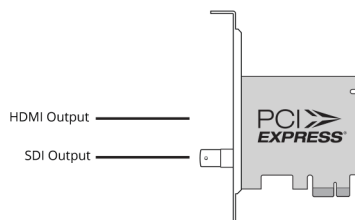

HDMI Audio Output

8 Channels embedded in SD and HD.

Codecs

Supports: AVC-Intra, AVCHD, Canon XF MPEG2, Digital SLR, DV-NTSC, DV-PAL, DVCPRO50, DVCPROHD, DPX, HDV, XDCAM EX, XDCAM HD, XDCAM HD422, Apple ProRes 4444, Apple ProRes 422 HQ, Apple ProRes 422, Apple ProRes LT, Apple ProRes 422 Proxy, Uncompressed 8-bit 4:2:2, Uncompressed 10-bit 4:2:2.