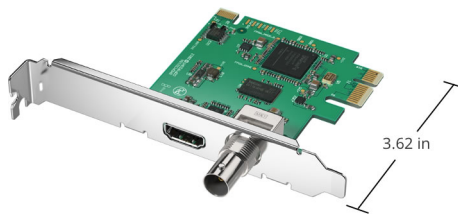

Processing

Colorspace Conversion

Hardware based real time.

HD Down Conversion

Software based down conversion during video playback.

Real Time Effects

Final Cut Pro X internal effects.
Premiere Pro CC Mercury Playback Engine effects. Avid Media Composer internal effects.

Operating Systems

Mac OS X 10.9 Mavericks,
Mac OS X 10.10 Yosemite,
Mac OS X 10.11 El Capitan
or later.

Windows 8.1 or
Windows 10.

Linux

EMC Certifications

FCC, CE and C-Tick

Physical Specifications

1.98 oz

Environmental Specifications

Operating Temperature

5° to 40° C (32° to 104° F)

Storage Temperature

-20° to 45° C (-4° to 113° F)

Relative Humidity

0% to 90% non-condensing

What's Included

DeckLink Mini Monitor
Low profile slot bracket
SD card with software and manual

Warranty

3 Year Limited Manufacturer's Warranty.