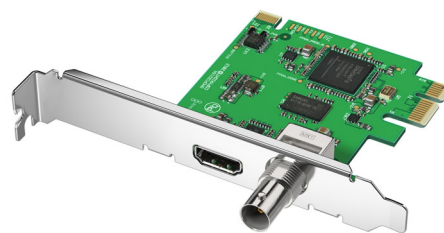

DeckLink Mini Monitor

Monitor uncompressed 10-bit video from your computer! Includes SDI and HDMI outputs for connecting to any television or monitor. DeckLink Mini Monitor auto switches between SD and HD so it handles all common video formats. DeckLink Mini Monitor is the perfect solution for monitoring from editing software while you edit! Includes two PCIe shields for both full height and low profile slots.

\$145

Connections

SDI Video Output

1 x 10 bit SD/HD switchable.

SDI Audio Output

8 channels embedded in SD and HD.

Computer Interface

PCI Express 1 lane, compatible with 1, 4, 8 and 16 lane PCIe slots.

HDMI Video Output

1 x HDMI type A connector.

HDMI Audio Output

8 Channels embedded in SD and HD.

Codecs

Supports: AVC-Intra, AVCHD, Canon XF MPEG2, Digital SLR, DV-NTSC, DV-PAL, DVCPRO50, DVCPROHD, DPX, HDV, XDCAM EX, XDCAM HD, XDCAM HD422, Apple ProRes 4444, Apple ProRes 422 HQ, Apple ProRes 422, Apple ProRes LT, Apple ProRes 422 Proxy, Uncompressed 8-bit 4:2:2, Uncompressed 10-bit 4:2:2.