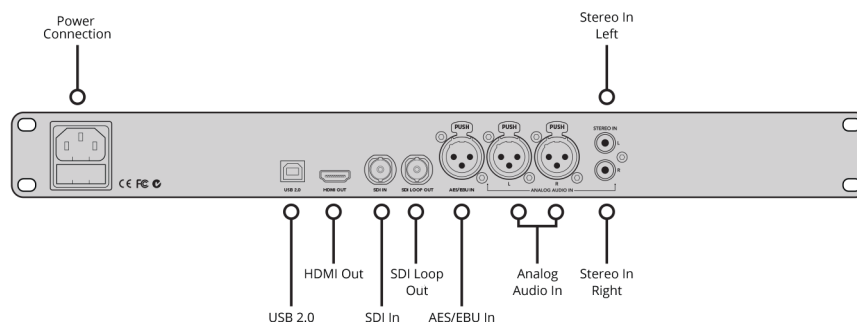

### HDMI Audio Output

8 Channels embedded in SD, HD and 4K.

### Modes

Pushbutton interface allows for input selection, channel selection, independent left and right audio, mute and volume control with scroll wheel.

---