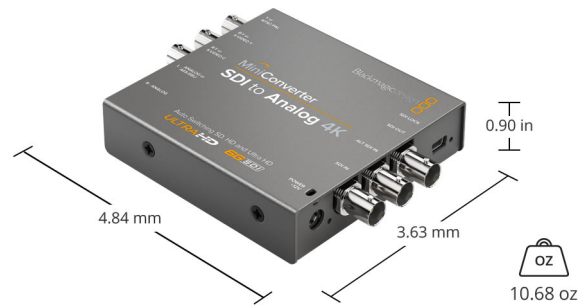

Physical Specifications

Environmental Specifications

Operating temperature
0° to 40° C (32° to 104° F)

Storage temperature
-20° to 45° C (-4° to 113° F)

Relative Humidity
0% to 90% non-condensing

What's Included

Mini Converter SDI to Analog 4K
Software CD
12V universal power supply with international socket adapters

---

Warranty

3 Year Limited Manufacturer's Warranty.

All items on this website are copyright Blackmagic Design Pty. Ltd. 2016, all rights reserved.
All trademarks are property of their respective owners. MSRP excludes sales taxes/duties and shipping costs.

Blackmagic Design Authorized Reseller