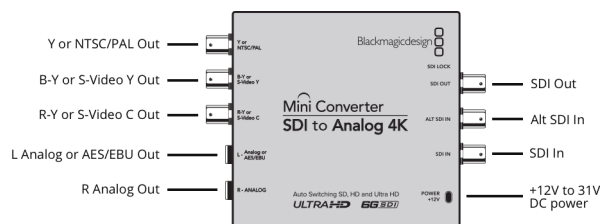

SDI Redundant Input

Automatically switches over if main SDI input is lost.

Multi Rate Support

Auto detection of SD, HD or 6G-SDI.

Updates and Configuration

USB

Reclocking

Yes